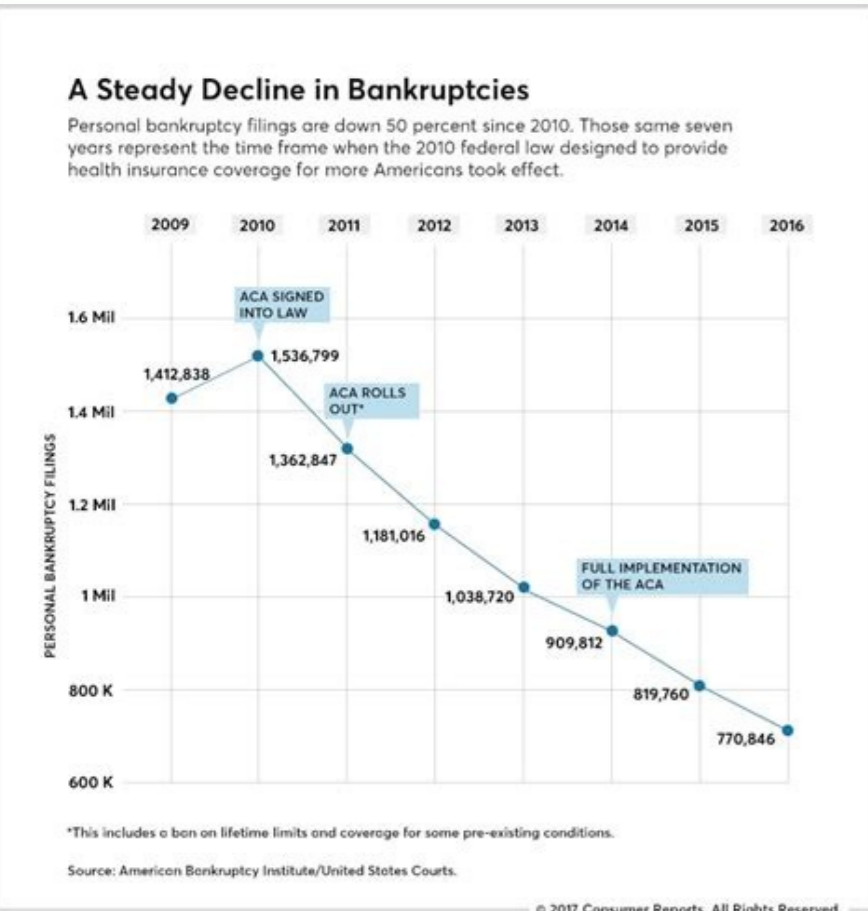

Form No. 16
(See Rule 31(1)(a))
PART A
Certificate under section 203 of the Income-tax Act, 1961 for Tax deducted at source on Salary

Name and address of the Employer		Name and Designation of the Employee	
PAN of the Deductor		PAN of the Employee	
TAN of the Deductor		Assessment Year	
CIT(TDS)		Period FROM TO	

Summary of tax deducted at source

Quarter	Receipt Numbers of original statements of TDS under sub-section (3) of section 200	Amount of tax deducted in respect of the employee	Amount of tax deposited/remitted in respect of the employee
Quarter 1			
Quarter 2			
Quarter 3			
Quarter 4			
Total			

PART B
Details of Salary Paid and any other income and tax deducted

	Rs.	Rs.	Rs.
1. Gross Salary			
a) Salary as per provisions contained in sec. 17(1)			
b) Value of perquisites u/s 17(2) (as per Form No. 12BA, wherever applicable)	47,316.00		
c) Profits in lieu of salary under section 17(3) (as per Form No. 12BA, wherever applicable)	0.00		
d) Total		1,499,387.00	
2. Less Allowance to the extent exempt u/s 10			
Allowance			
Conveyance	9,600.00		
Medical Reimbursement	15,000.00		
		24,600.00